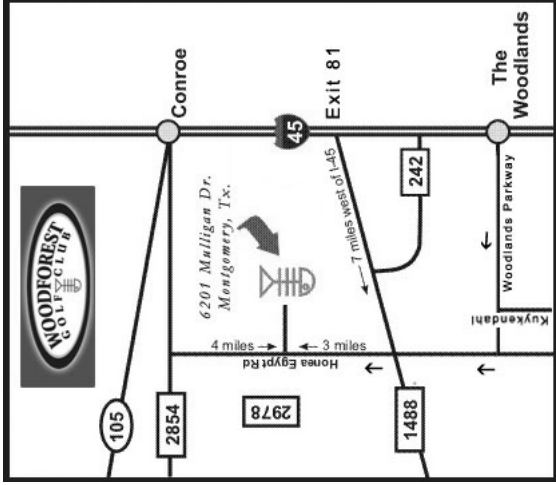

Signature_____

I am not a golfer, but please reserve _____place(s) for dinner (\$20/person).
My check for \$_____is enclosed.

DIRECTIONS:

**6201 Mulligan Drive
Montgomery, Texas 77316
936.588.8800**

- Located just 15 minutes north of The Woodlands. From I-45 North, take exit 81 and travel seven miles west on FM 1488. Turn right (north) on FM 2978/Honea-Egypt Rd. Continue three miles until you see the Woodforest Golf entrance at Mulligan Drive.
- Only minutes from The Woodlands, Conroe, Tomball and Magnolia.